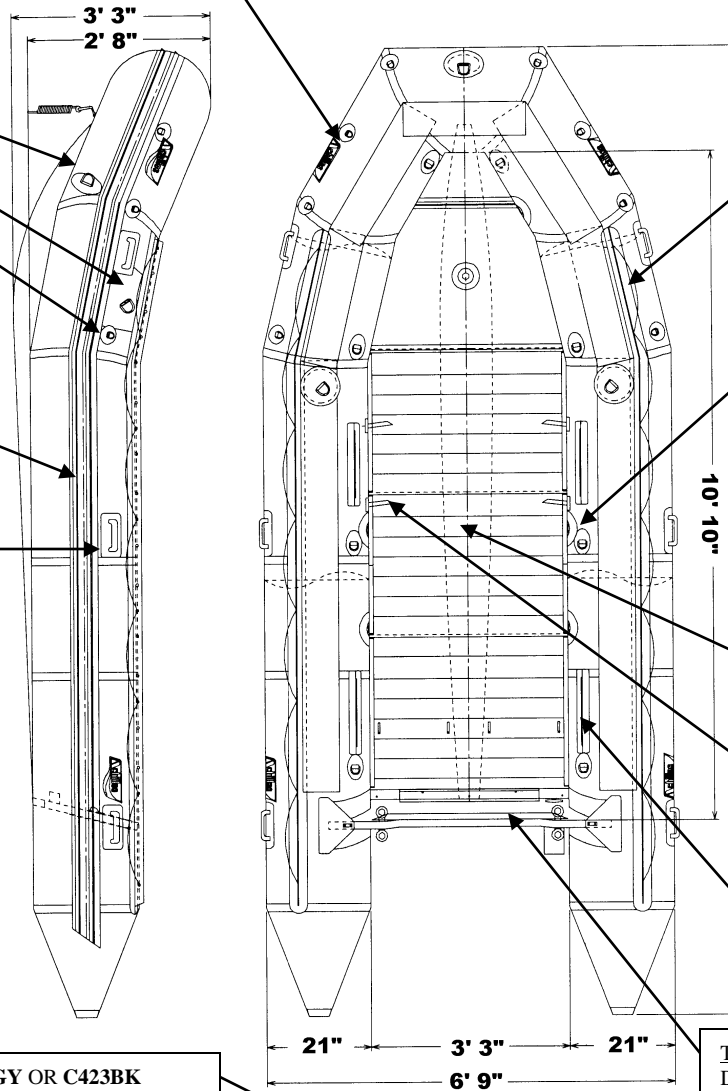

HOGGING STRIP & ROPE
HOGGING STRIP -
VEFSU16HS
LIFELINE - PEROPEBK

AIR VALVE PARTS
VALVE - RF404
VALVE BASE - RF405

FLOOR & KEEL PARTS
ALUMINUM FLOOR - HAJ1600
#1 FLOORBOARD - HAJ1600-1
#2 FLOORBOARD - HAJ1600-2
#3 FLOORBOARD - HAJ1600-3
#4 FLOORBOARD - HAJ1600-4
#5 FLOORBOARD - HAJ1600-5
ALUM. JOINT MALE - SC6221
ALUM. JOINT FEMALE - SC6222
ALUMINUM BATTENS - DSM16
AIR KEEL - FIM16GY

PADDLE STRAP - C4128GY OR
C4128BK

SEAT CHANNEL PATCH -
DC412GY OR DC412BK

BOW HANDLE - C423GY OR C423BK

TRANSOM PARTS
DOUBLE EYE BOLT - ACH16
INSIDE TRANSOM PLATE - TBD
OUTSIDE TRANSOM PLATE - TBD

OTHER PARTS
REPAIR KIT - C210GY OR C210BK
FOOT PUMP BRAVO 9 - BR9
(OPTIONAL)
WOOD SEAT - SJ107
UNDER SEAT STOWAGE BAG W/POCKETS - USSTBAG
PRESSURE GAUGE - E134
PADDLE - B-2

SELF-BAILER PARTS
BAILER VALVE (INCLUDES
FLAPPER) - C441A
BAILER PLUG - C441B
BAILER FLAPPER - C441C
LARGE SCUPPER DRAIN - SF442BK

SU-16
2023
LINE DRAWING & PARTS LIST