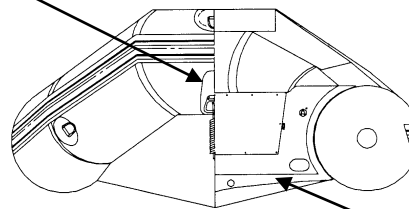

HOGGING STRIP & ROPE
HOGGING STRIP -
VEFSU16HS
LIFELINE - PEROPEBK

AIR VALVE PARTS
VALVE - RF404
VALVE BASE - RF405

FLOOR & KEEL PARTS
ALUMINUM FLOOR - HAJ1600
#1 FLOORBOARD - HAJ1600-1
#2 FLOORBOARD - HAJ1600-2
#3 FLOORBOARD - HAJ1600-3
#4 FLOORBOARD - HAJ1600-4
#5 FLOORBOARD - HAJ1600-5
ALUM. JOINT MALE - SC6221
ALUM. JOINT FEMALE - SC6222
ALUMINUM BATTENS - DSM16
AIR KEEL - FIM16GY

PADDLE STRAP - C4128GY OR
C4128BK

SEAT CHANNEL PATCH -
DC412GY OR DC412BK

BOW HANDLE - C423GY OR C423BK

TRANSOM PARTS
DOUBLE EYE BOLT - ACH16
INSIDE TRANSOM PLATE - TBD
OUTSIDE TRANSOM PLATE - TBD

OTHER PARTS
REPAIR KIT - C210GY OR C210BK
FOOT PUMP BRAVO 9 - BR9
(OPTIONAL)
WOOD SEAT - SJ107
UNDER SEAT STOWAGE BAG W/POCKETS - USSTBAG
PRESSURE GAUGE - E134
PADDLE - B-2

SELF-BAILER PARTS
BAILER VALVE (INCLUDES
FLAPPER) - C441A
BAILER PLUG - C441B
BAILER FLAPPER - C441C
LARGE SCUPPER DRAIN - SF442BK

SU-16
2023
LINE DRAWING & PARTS LIST